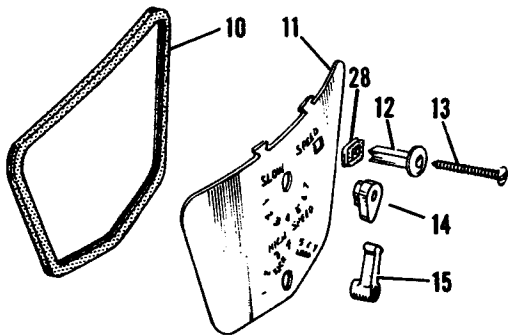

PARTS CATALOG

FOR

Model CD-12 and CDL-12

1955

JOHNSON MOTORS

Waukegan, Illinois, U.S.A.

SHROUD GROUP

Be Sure to Specify Model and Serial Number of Motor When Ordering Parts

PHOTO AND PART NUMBERS FOR SHROUD GROUP

Photo No.	Part No.	Name of Part	Photo No.	Part No.	Name of Part
1	303536	Hinge Pin	15	303521	Adjusting Lever - High Speed
2	*376385	Shroud Assembly	16	41-163	Cotter Pin
3	303565	Washer	17	303535	Grommet
4	303564	Bumper	18	202065	Washer
5	303522	Pin	19	303518	Spring
6	376129	Clamp & Lever Assembly	20	303528	Cover
7	303519	Spring	21	303529	Grommet
8	303590	Cotter Pin	22	304072	Transfer
9	376128	Wing Screw Assembly	23	303829	Transfer
10	303527	Grommet	24	303830	Transfer
11	303526	Control Panel	25	303828	Transfer
12	303718	Choke Knob	26	303824	Transfer
13	302761	Screw	27	203290	Bumper
14	303847	Adjusting Lever - Slow Speed	28	303796	Grommet
			29	376432	Clip & Strap Assembly

*Models CD12 Motors built prior to Serial No. 1221830 order part No. 376386

Order All Parts from Nearest Service Station or Dealer

STARTER GROUP

PHOTO AND PART NUMBERS FOR STARTER GROUP

Photo No.	Part No.	Name of Part	Photo No.	Part No.	Name of Part
1	*376384	Starter Housing and Pin Assembly (376387 Starter Assembly Complete)	10	202470	Starter Pawl
2	303288	Screw	11	202317	Retainer
3	376132	Handle	12	71-1026	Lockwasher
4	303516	Clamp Plate	13	302104	Screw
5	41-205	Screw	14	302222	Friction Spring
6	*304097	Rope and Anchor Assembly	15	202114	Equalizer Cup
7	43-144	Anchor	16	202155	Spring
8	41-197	Spring	17	202156	Pin
9	*376377	Starter Pulley	18	276643	Spindle and Pin Assembly
			19	202356	Washer
			20	13-51	Lockwasher
			21	13-588	Screw