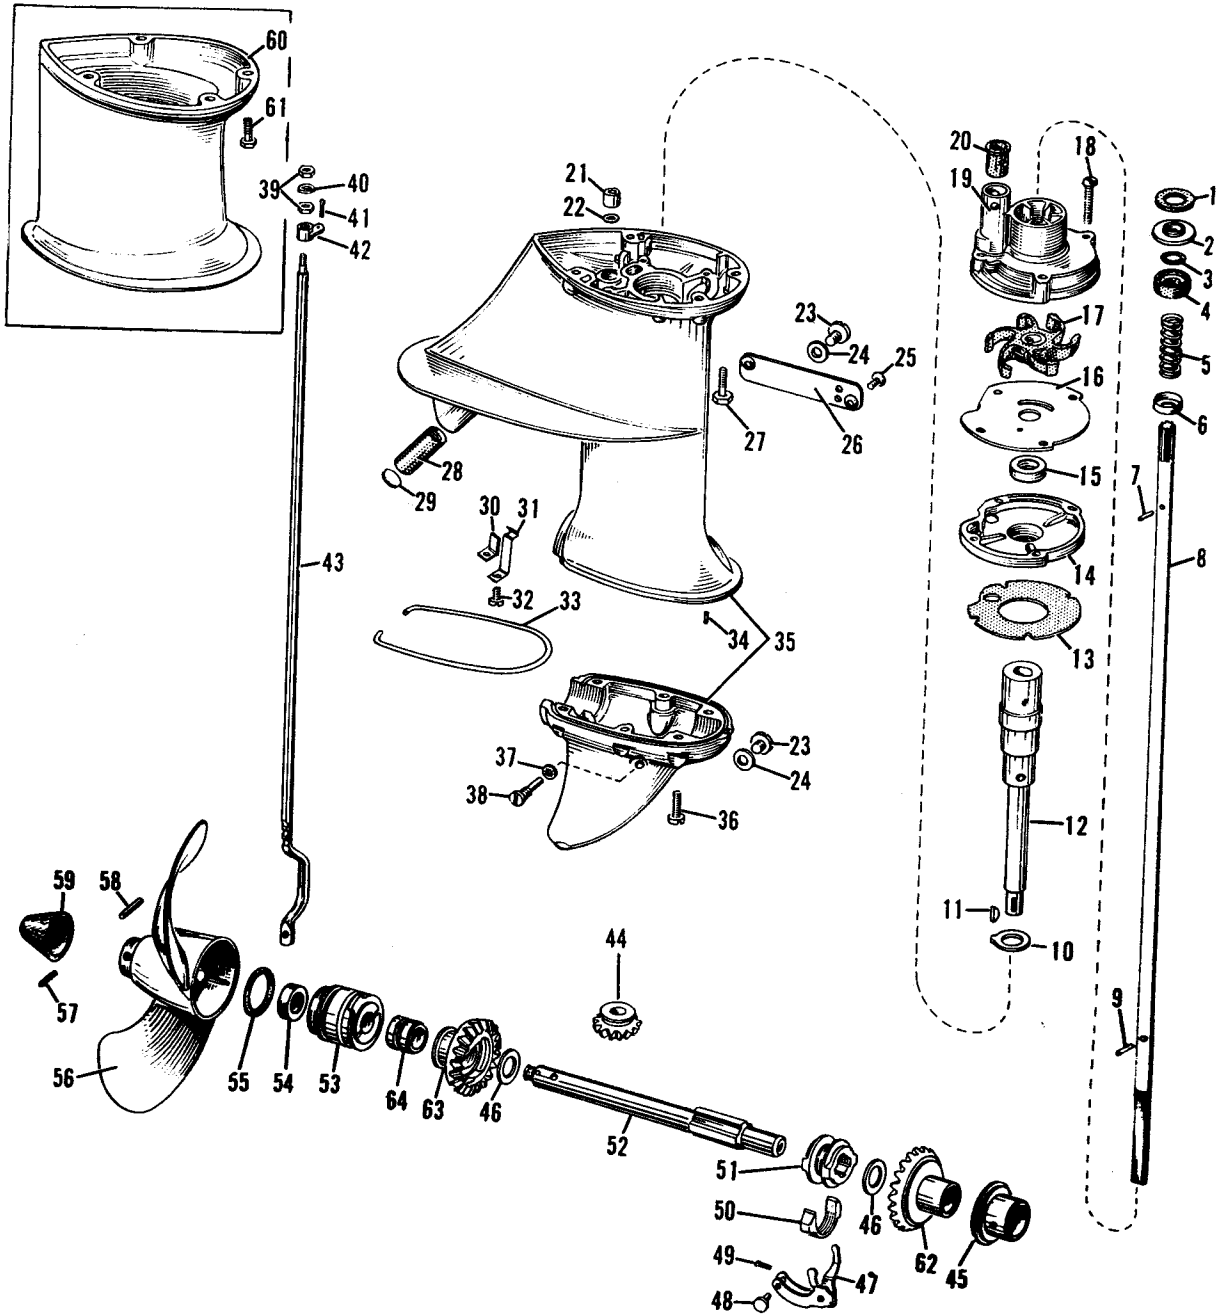

GEARCASE GROUP

Be Sure to Specify Model and Serial Number of Motor When Ordering Parts

PHOTO AND PART NUMBERS FOR GEARCASE GROUP

Photo No.	Part No.	Name of Part	Photo No.	Part No.	Name of Part
1	303355	Gasket	34	300611	Dowel Pin
2	303356	Plate	35	376346	Gearcase, Bush- ing & Pin Assem- bly
3	303347	O-Ring	36	304071	Screw
4	303391	Seal	37	302756	Washer
5	303357	Spring	38	303358	Pivot Pin
6	303327	Washer	39	85-64	Nut
7	303261	Pin	40	303701	Lockwasher
8	376093	Driveshaft	41	15-268	Cotter Pin
9	300771	Pin	42	303702	Connector
10	304170	Thrust Washer	43	303401	Shift Rod - Lower
11	1-135	Key	44	304009	Pinion Gear
12	376073	Pinion Shaft & Shock Absorber Assembly	45	303380	Bearing
13	303339	Gasket	46	303361	Thrust Washer
14	376074	Bearing Housing & Bearing Assembly	47	303340	Lever
15	300599	Seal	48	302504	Pin
16	303376	Plate	49	15-268	Cotter Pin
17	277181	Impeller Assembly	50	303381	Cradle
18	303395	Screw	51	376078	Shift Clutch Dog Assembly
19	303442	Impeller Housing	52	303443	Propeller Shaft
20	302497	Grommet	53	376069	Gearcase Head & Bearing Assembly
21	303332	Bushing	54	303345	Seal
22	301877	O-Ring	55	303360	O-Ring
23	27-283	Plug	56	376072	Propeller
24	27-284	Gasket	57	13-332	Cotter Pin
25	302681	Screw	58	302333	Drive Pin
26	303344	Cover	59	303365	Rubber Cap
27	302325	Screw	62	376345	Gear & Bushing Assembly - Front
28	303331	Screen	63	304010	Gear - Rear Revers- ing
29	300314	Plug	64	303998	Bushing - Rear Reversing
30	303700	Spring			
31	303466	Spring			
32	43-156	Screw			
33	303328	Seal			

MODEL CDL-12 PARTS THAT DIFFER FROM MODEL CD-12

8	376273	Driveshaft	60	303672	Gearcase Extension
43	303666	Shift Rod - Lower	61	302325	Screw

See Page 15 For Additional Model CDL-12 Parts

Order All Parts from Nearest Service Station or Dealer