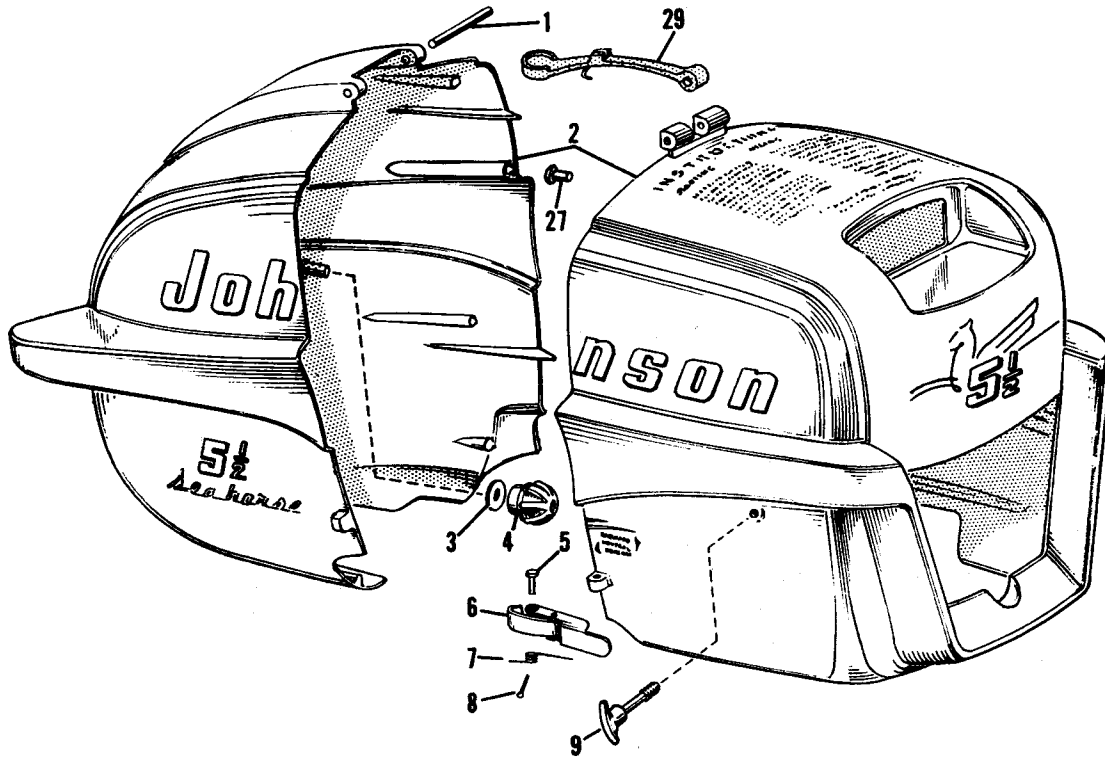

PARTS CATALOG

FOR

Model CD-12 and CDL-12

1955

JOHNSON MOTORS

Waukegan, Illinois, U.S.A.

SHROUD GROUP

Be Sure to Specify Model and Serial Number of Motor When Ordering Parts

PHOTO AND PART NUMBERS FOR SHROUD GROUP

Photo No.	Part No.	Name of Part	Photo No.	Part No.	Name of Part
1	303536	Hinge Pin	15	303521	Adjusting Lever - High Speed
2	*376385	Shroud Assembly	16	41-163	Cotter Pin
3	303565	Washer	17	303535	Grommet
4	303564	Bumper	18	202065	Washer
5	303522	Pin	19	303518	Spring
6	376129	Clamp & Lever Assembly	20	303528	Cover
7	303519	Spring	21	303529	Grommet
8	303590	Cotter Pin	22	304072	Transfer
9	376128	Wing Screw Assembly	23	303829	Transfer
10	303527	Grommet	24	303830	Transfer
11	303526	Control Panel	25	303828	Transfer
12	303718	Choke Knob	26	303824	Transfer
13	302761	Screw	27	203290	Bumper
14	303847	Adjusting Lever - Slow Speed	28	303796	Grommet
			29	376432	Clip & Strap Assembly

*Models CD12 Motors built prior to Serial No. 1221830 order part No. 376386

Order All Parts from Nearest Service Station or Dealer

STARTER GROUP

PHOTO AND PART NUMBERS FOR STARTER GROUP

Photo No.	Part No.	Name of Part	Photo No.	Part No.	Name of Part
1	*376384	Starter Housing and Pin Assembly (376387 Starter Assembly Complete)	10	202470	Starter Pawl
2	303288	Screw	11	202317	Retainer
3	376132	Handle	12	71-1026	Lockwasher
4	303516	Clamp Plate	13	302104	Screw
5	41-205	Screw	14	302222	Friction Spring
6	*304097	Rope and Anchor Assembly	15	202114	Equalizer Cup
7	43-144	Anchor	16	202155	Spring
8	41-197	Spring	17	202156	Pin
9	*376377	Starter Pulley	18	276643	Spindle and Pin Assembly
			19	202356	Washer
			20	13-51	Lockwasher
			21	13-588	Screw

*Model CD-12 Motors built prior to Serial No. 1221830. Order following like part:

Photo No.	Part No.	Name of Part
1	376099	Starter Housing & Pin Assembly
6	44-19	Starter Rope
9	276589	Starter Pulley

Order All Parts from Nearest Service Station or Dealer