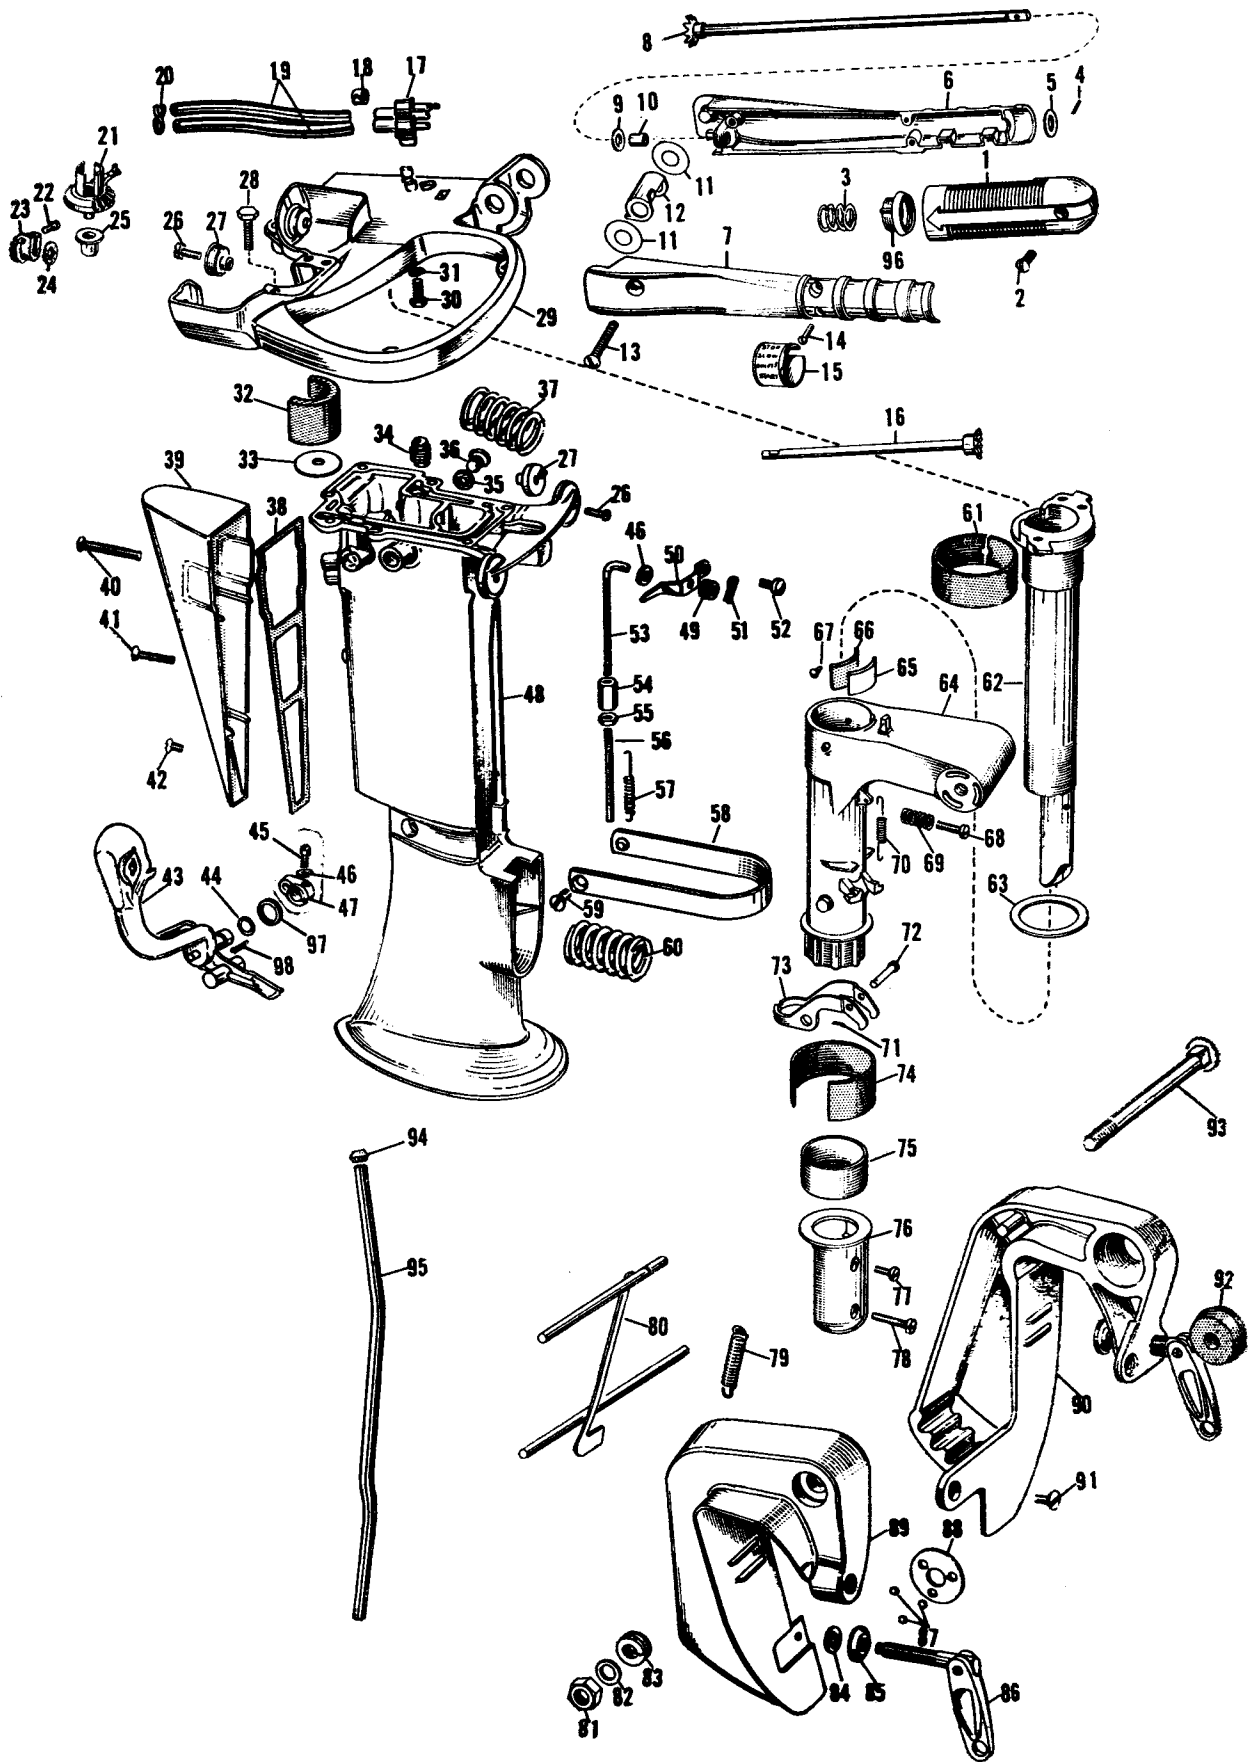

LOWER UNIT AND STEERING HANDLE GROUP

Be Sure to Specify Model and Serial Number of Motor When Ordering Parts

PHOTO AND PART NUMBERS FOR LOWER UNIT AND STEERING HANDLE GROUP

Photo No.	Part No.	Name of Part	Photo No.	Part No.	Name of Part
1	303213	Grip	48	376267	Driveshaft Casing and Exhaust Tube Assembly
2	302710	Screw	49	303364	Grommet
3	301656	Spring	50	303409	Arm
4	300346	Groove Pin	51	550565	Cotter Pin
5	303252	Washer	52	303368	Shoulder Screw
6	376042	Steering Handle and Bushing Assembly - Outer Half	53	303408	Link
7	303093	Steering Handle - Inner Half	54	303706	Coupling
8	376416	Gear and Shaft Assembly - Long	55	85-64	Nut
9	302712	Washer	56	303705	Link
10	302717	Bushing	57	303465	Spring
11	303079	Washer	58	303392	Friction Band
12	303096	Cover	59	303397	Screw
13	303078	Screw	60	303461	Spring
14	133452	Screw	61	303370	Upper Liner
15	303110	Plate	62	303500	Pilot Shaft
16	376415	Gear and Shaft Assembly - Short	63	303359	Thrust Washer
17	375788	Body Assembly	64	*304131	Swivel Bracket
18	301822	Clamp	65	303363	Plate
19	303460	Hose	66	303697	Spacer
20	302647	Clamp	67	303696	Pin
21	303800	Gear	68	132679	Screw
22	71-1352	Screw	69	551113	Spring
23	303142	Pinion	70	303464	Spring
24	303107	Washer	71	303049	Cotter Pin
25	303140	Bushing	72	*304130	Rod
26	303394	Screw	73	*304129	Locking Lever
27	303369	Spring Retainer	74	303371	Shock Absorber
28	303398	Screw	75	303362	Sleeve
29	376269	Steering Bracket and Bushing Assembly	76	303372	Retainer
30	21-359	Screw	77	303393	Screw
31	51-137	Lockwasher	78	302677	Screw
32	303350	Support	79	202021	Spring
33	303353	Plate	80	*376395	Tilting Lever Assembly
34	303348	Nut	81	17-182	Nut
35	27-284	Gasket	82	25-196	Washer
36	27-283	Flush Plug	83	302051	Spring
37	303458	Spring	84	302420	Retainer
38	303586	Gasket	85	41-48	Swivel Plate
39	303585	Cover	86	375744	Clampscrew
40	303589	Screw	87	160084	Ball
41	303588	Screw	88	202617	Shim
42	303587	Screw	89	376082	Stern Bracket Assembly - Starboard
43	376268	Shift Lever and Shaft Assembly	90	376081	Stern Bracket Assembly - Port
44	303191	O-Ring	91	303396	Screw
45	303714	Screw	92	301983	Conical Washer
46	303715	Washer	93	303349	Tilting Bolt
47	303354	Lever	94	7-261	Gland
			95	303389	Water Tube
			96	303282	Friction Block
			97	303775	Washer
			98	303236	Spring

*Model CD-12 Motors built Prior to Serial #1221830 Order Following like Part:

64	303406	Swivel Bracket	73	303421	Locking Lever
72	303436	Rod	80	376063	Tilting Lever Assembly

MODEL CDL-12 PARTS THAT DIFFER FROM MODEL CD-12

37	203450	Spring - Upper Mount	60	203451	Spring - Lower Mount
			95	303668	Water Tube

See Page 17 For Additional Model CDL-12 Parts

Order All Parts from Nearest Service Station or Dealer