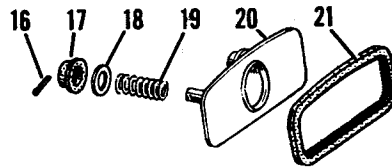

PARTS CATALOG

FOR

Model CD-12 and CDL-12

1955

JOHNSON MOTORS

Waukegan, Illinois, U.S.A.

SHROUD GROUP

Be Sure to Specify Model and Serial Number of Motor When Ordering Parts

PHOTO AND PART NUMBERS FOR SHROUD GROUP

Photo No.	Part No.	Name of Part	Photo No.	Part No.	Name of Part
1	303536	Hinge Pin	15	303521	Adjusting Lever - High Speed
2	*376385	Shroud Assembly	16	41-163	Cotter Pin
3	303565	Washer	17	303535	Grommet
4	303564	Bumper	18	202065	Washer
5	303522	Pin	19	303518	Spring
6	376129	Clamp & Lever Assembly	20	303528	Cover
7	303519	Spring	21	303529	Grommet
8	303590	Cotter Pin	22	304072	Transfer
9	376128	Wing Screw Assembly	23	303829	Transfer
10	303527	Grommet	24	303830	Transfer
11	303526	Control Panel	25	303828	Transfer
12	303718	Choke Knob	26	303824	Transfer
13	302761	Screw	27	203290	Bumper
14	303847	Adjusting Lever - Slow Speed	28	303796	Grommet
			29	376432	Clip & Strap Assembly