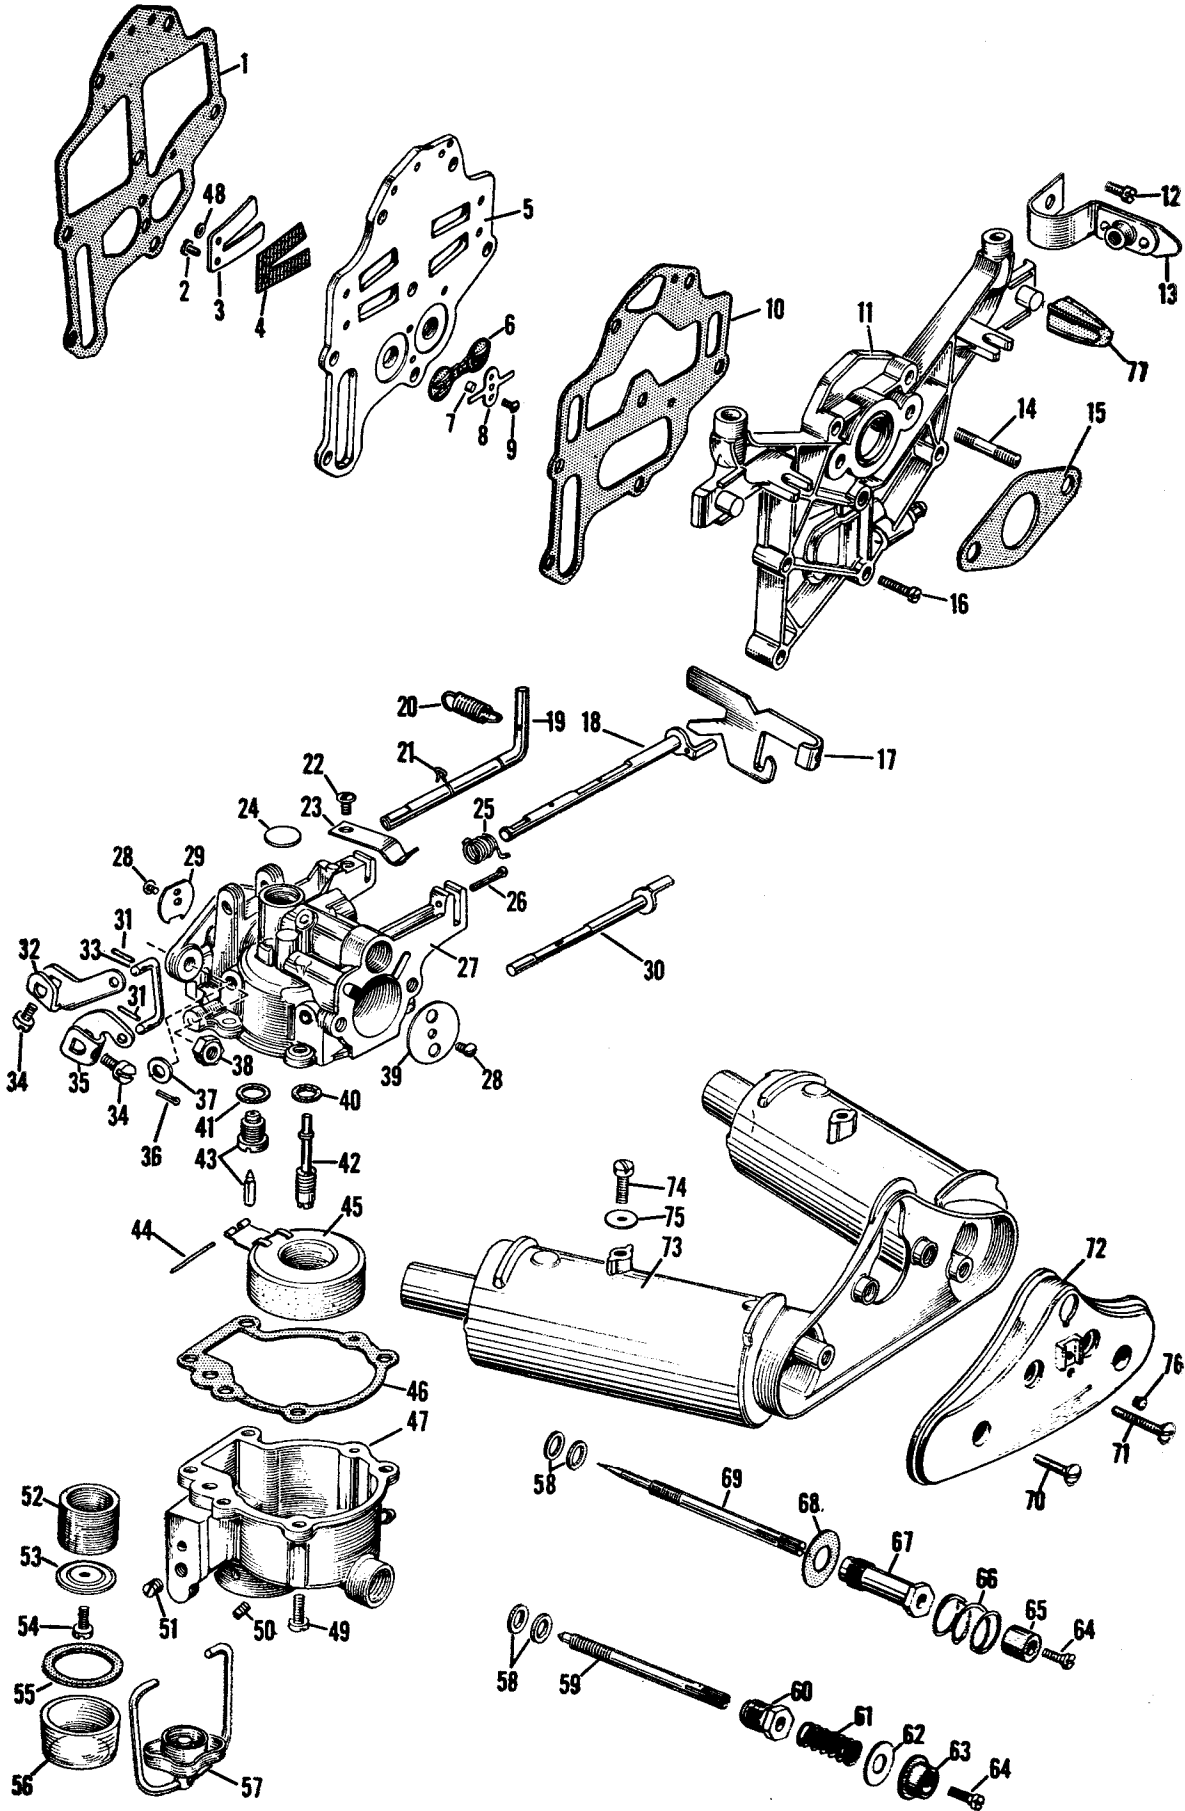

CARBURETOR AND LEAF VALVE GROUP

PHOTO AND PART NUMBERS FOR
CARBURETOR AND LEAF VALVE GROUP

Photo No.	Part No.	Name of Part	Photo No.	Part No.	Name of Part
1	*304114	Gasket	39	303444	Choke Valve
2	303761	Screw	40	302984	Gasket
3	202668	Leaf Stop	41	301996	Gasket
4	202667	Leaf Valve	42	303447	Nozzle
5	*304115	Leaf Plate	43	375985	Float Valve and Seat Assembly
	*(376292	Leaf Plate Assembly	44	300096	Hinge Pin
6	302042	Check Valve	45	375919	Float and Float Arm Assembly
7	302046	Spacer	46	302994	Gasket
8	302048	Spring	47	376404	Float Chamber and Nipple Assembly
9	19-191	Screw	48	303762	Washer
10	*304116	Gasket	49	71-1589	Screw
11	*375382	Intake Manifold	50	303041	Screw
12	43-156	Screw	51	303125	Screw Plug
13	376131	Spring and Nut Assembly	52	303133	Filter Element
14	85-101	Stud	53	303134	Retainer
15	303437	Gasket	54	132509	Screw
16	133451	Screw	55	303122	Gasket
17	302997	Rod - Choke	56	303121	Filter Bowl
18	375922	Throttle Shaft and Lever Assembly	57	376231	Filter Yoke Assembly
19	303708	Follower	58	43-123	Packing
20	203166	Spring	59	303449	Needle Valve - High Speed
21	71-1052	Clip	60	300179	Nut
22	302430	Screw	61	303518	Spring
23	302977	Spring	62	202065	Washer
24	27-309	Plug	63	303535	Grommet
25	302996	Spring	64	551517	Screw
26	21-163	Cotter Pin	65	303532	Sleeve
27	376232	Carburetor Body and Plug Assembly (376100 Carburetor Assembly Complete)	66	303548	Spring
28	303760	Screw	67	303479	Nut
29	303446	Throttle Valve	68	203355	Washer
30	375921	Choke Shaft and Lever Assembly	69	303448	Needle Valve - Slow Speed
31	41-110	Pin	70	302124	Screw
32	203163	Lever	71	200931	Screw
33	203164	Link	72	203387	Cover
34	71-1038	Screw	73	277286	Loading Tube and Air Silencer Assembly
35	302978	Lever	74	25-74	Screw
36	303049	Cotter Pin	75	21-200	Washer
37	303048	Washer	76	203652	Button Plug
38	19-136	Nut			

*Model CD-12 Motors built Prior to Serial #1221830 Order Following like Part:

Photo No.	Part No.	Name of Part
1	303453	Gasket
5	303462	Leaf Plate
10	303454	Gasket
11	376088	Intake Manifold

Order All Parts from Nearest Service Station or Dealer