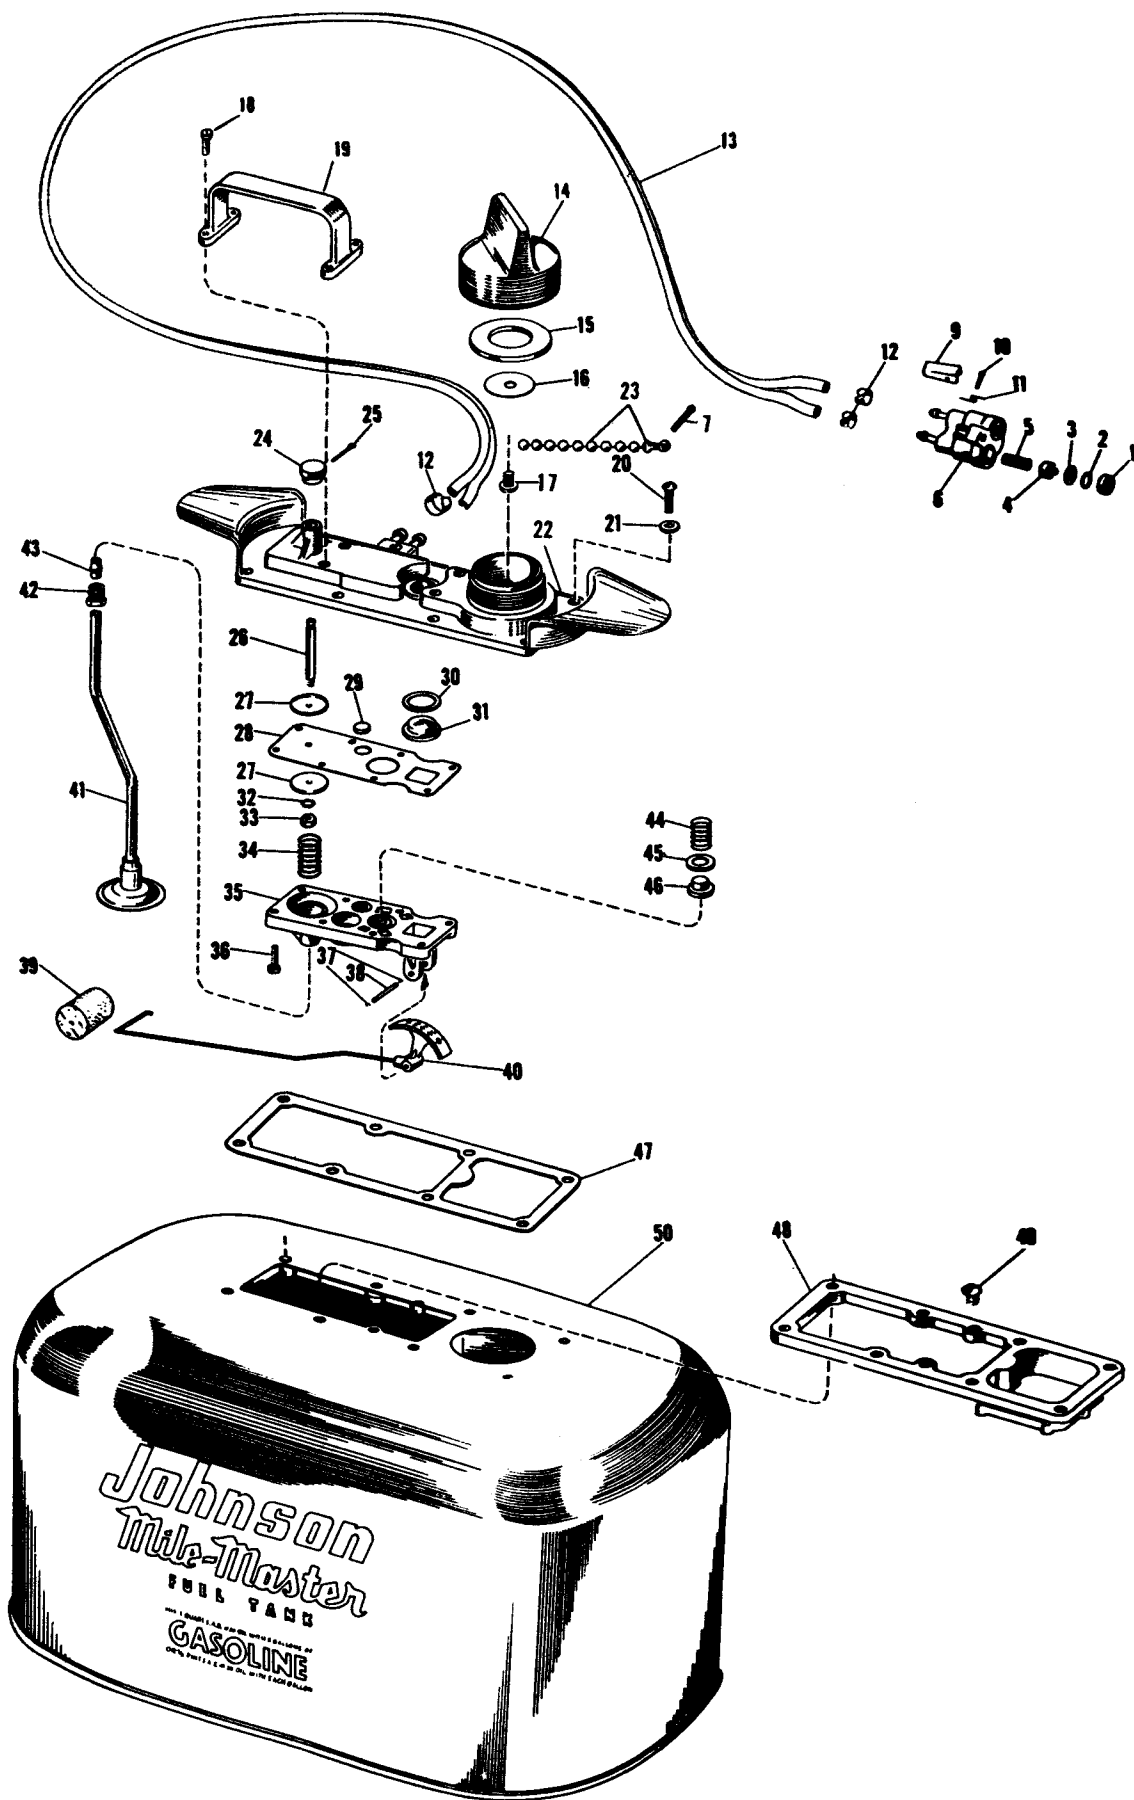

MILE MASTER FUEL TANK ASSEMBLY

**PHOTO AND PART NUMBERS FOR
MILE MASTER FUEL TANK ASSEMBLY**

Photo No.	Part No.	Name of Part	Photo No.	Part No.	Name of Part
1	301828	Retainer	28	302563	Diaphragm
2	301824	O-Ring	29	301802	Disc Valve
3	301827	Washer	30	302571	Seal
4	301826	Valve	31	302568	Glass
5	301825	Spring	32	301736	Lockwasher
6	375587	Fuel Connector Assembly	33	21-195	Nut
7	15-213	Cotter Pin	34	301803	Spring
9	301830	Lock	35	302555	Housing
10	301832	Rivet	36	13-558	Screw
11	301829	Spring	37	302654	Snap Ring
12	301822	Clamp	38	302653	Pin
13	303414	Hose	39	302559	Float
14	375817	Filler Cap Assembly	40	376192	Indicator Assembly
15	301835	Gasket	41	376191	Foot Valve Assembly
16	302560	Plate	42	132691	Nut
17	301837	Screw	43	13-304	Gland
18	13-558	Screw	44	302135	Spring
19	302570	Handle	45	302137	Washer
20	304137	Screw	46	302136	Valve
21	301814	Gasket	47	302557	Gasket
22	376276	Housing	48	302556	Support
23	301838	Chain	49	53-85	Screw
24	301815	Push Button	50	376092	Fuel Tank (Only)
25	17-186	Cotter Pin		(376095	Fuel Tank Assembly
26	302561	Push Rod		Complete)	
27	301800	Support			

Order All Parts from Nearest Service Station or Dealer