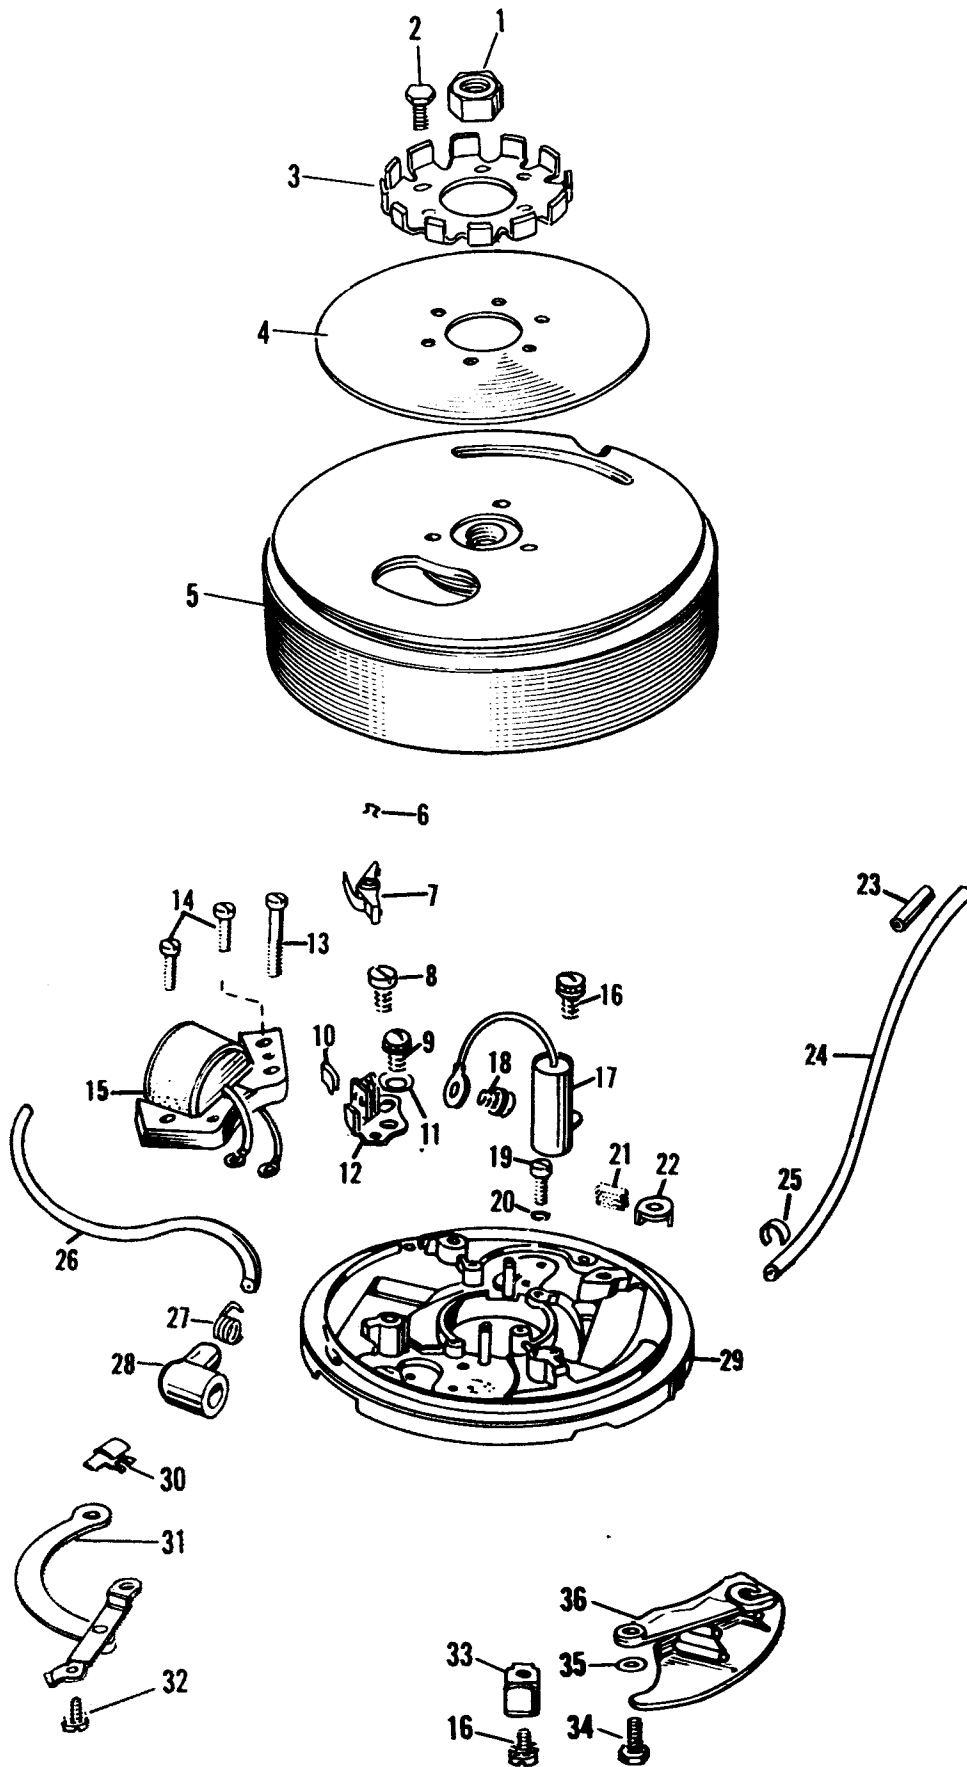

MAGNETO GROUP

PHOTO AND PART NUMBERS FOR MAGNETO GROUP

Photo No.	Part No.	Name of Part	Photo No.	Part No.	Name of Part
1	301988	Nut	21	510189	Oiler Wick
2	302468	Screw	22	510188	Oiler Clip
3	202111	Ratchet	23	510233	Insulating Sleeve
4	303249	Cover	24	510256	High Tension Lead - Upper)
5	580150	Flywheel Assembly		(580178	High Tension Lead Assembly - Upper)
6	71-1052	Spring Clip	25	71-1239	Marker
7	580123	Breaker Arm Assembly (580148 Breaker Assembly Complete)	26	510257	High - Tension Lead - Lower (580179 High Tension Lead Assembly - Lower)
8	510185	Eccentric Screw	27	510231	Spring Terminal
9	15-249	Screw	28	510232	Rubber Cover
10	510204	Clip	29	580168	Armature Plate and Post Assembly (580179 High Tension Lead Assembly Complete)
11	510208	Bow Washer	30	303146	Spring Clip
12	580122	Breaker Base Assembly (580148 Breaker Assembly Complete)	31	376064	Plate and Link Assembly
13	510191	Screw	32	510193	Screw
14	510195	Screw	33	510259	Clamp
15	580118	Coil and Lamination Assembly	34	302750	Screw
16	510193	Screw	35	21-200	Washer
17	510173	Condenser	36	303470	Cam
18	510194	Screw			
19	510192	Screw			
20	3-28	Lockwasher			