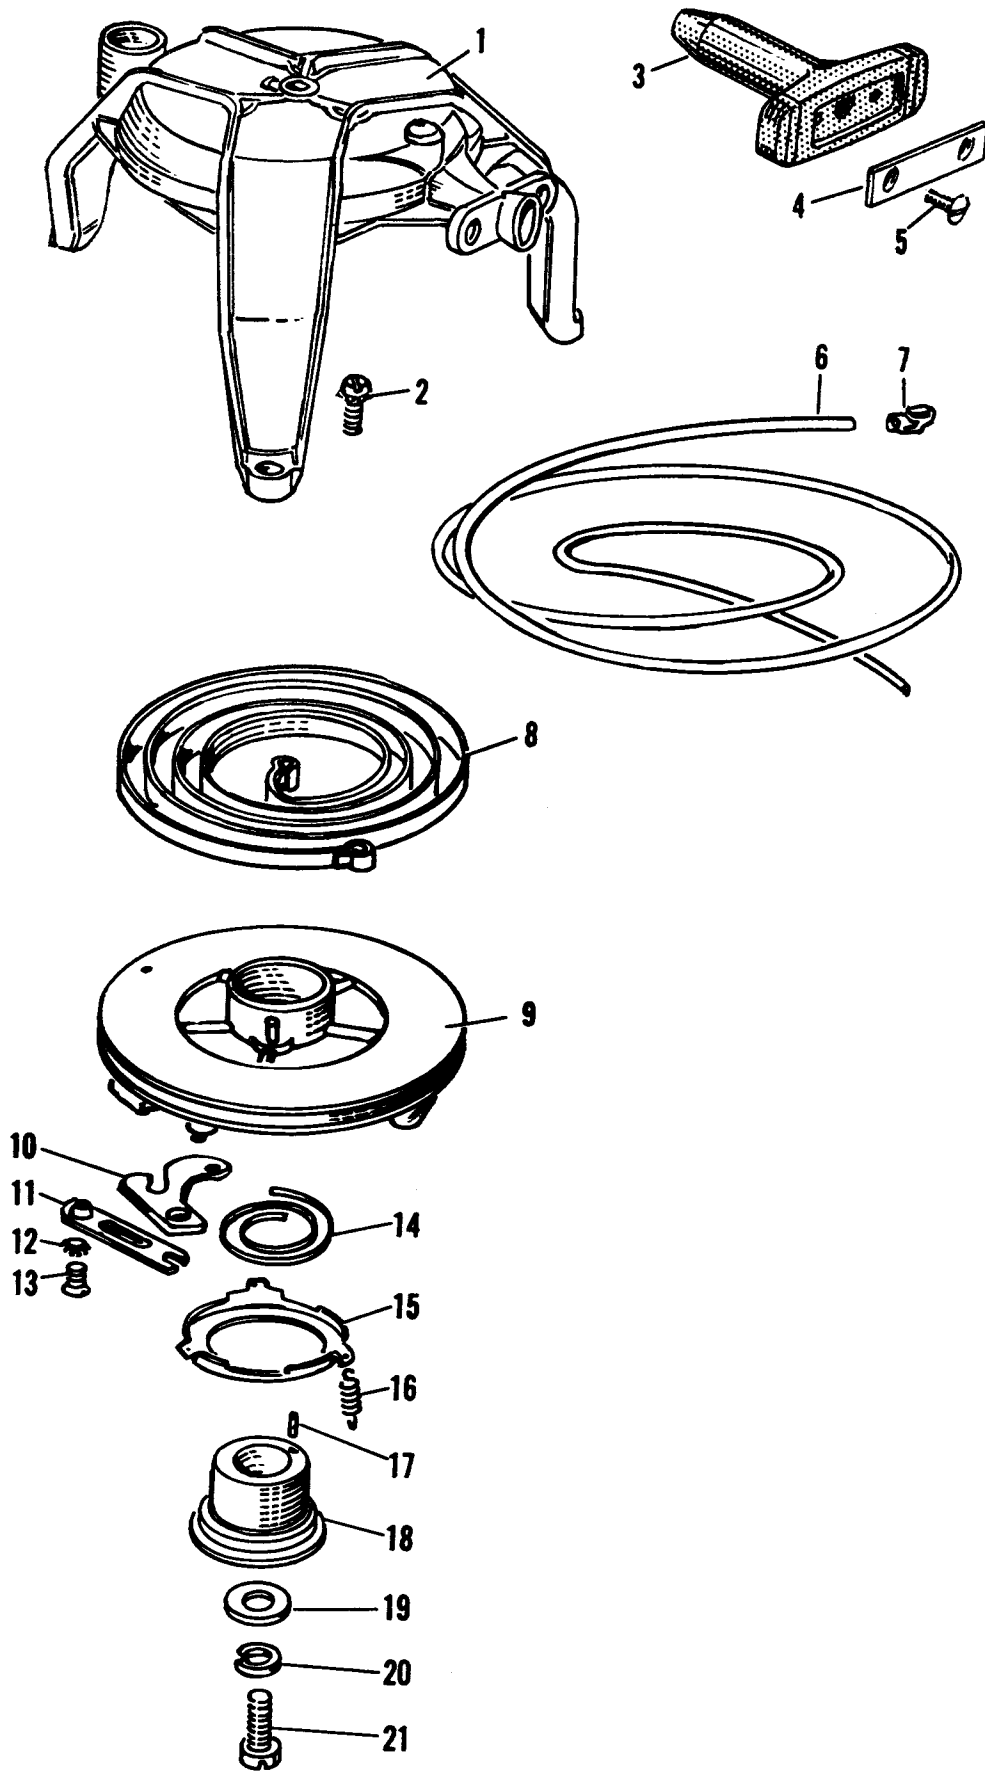

*Models CD12 Motors built prior to Serial No. 1221830 order part No. 376386

Order All Parts from Nearest Service Station or Dealer

STARTER GROUP

PHOTO AND PART NUMBERS FOR STARTER GROUP

Photo No.	Part No.	Name of Part	Photo No.	Part No.	Name of Part
1	*376384	Starter Housing and Pin Assembly (376387 Starter Assembly Complete)	10	202470	Starter Pawl
2	303288	Screw	11	202317	Retainer
3	376132	Handle	12	71-1026	Lockwasher
4	303516	Clamp Plate	13	302104	Screw
5	41-205	Screw	14	302222	Friction Spring
6	*304097	Rope and Anchor Assembly	15	202114	Equalizer Cup
7	43-144	Anchor	16	202155	Spring
8	41-197	Spring	17	202156	Pin
9	*376377	Starter Pulley	18	276643	Spindle and Pin Assembly
			19	202356	Washer
			20	13-51	Lockwasher
			21	13-588	Screw

MAGNETO GROUP

PHOTO AND PART NUMBERS FOR MAGNETO GROUP

Photo No.	Part No.	Name of Part	Photo No.	Part No.	Name of Part
1	301988	Nut	21	510189	Oiler Wick
2	302468	Screw	22	510188	Oiler Clip
3	202111	Ratchet	23	510233	Insulating Sleeve
4	303249	Cover	24	510256	High Tension Lead - Upper)
5	580150	Flywheel Assembly		(580178	High Tension Lead Assembly - Upper)
6	71-1052	Spring Clip	25	71-1239	Marker
7	580123	Breaker Arm Assembly (580148 Breaker Assembly Complete)	26	510257	High - Tension Lead - Lower (580179 High Tension Lead Assembly - Lower)
8	510185	Eccentric Screw	27	510231	Spring Terminal
9	15-249	Screw	28	510232	Rubber Cover
10	510204	Clip	29	580168	Armature Plate and Post Assembly (580179 High Tension Lead Assembly Complete)
11	510208	Bow Washer	30	303146	Spring Clip
12	580122	Breaker Base Assembly (580148 Breaker Assembly Complete)	31	376064	Plate and Link Assembly
13	510191	Screw	32	510193	Screw
14	510195	Screw	33	510259	Clamp
15	580118	Coil and Lamination Assembly	34	302750	Screw
16	510193	Screw	35	21-200	Washer
17	510173	Condenser	36	303470	Cam
18	510194	Screw			
19	510192	Screw			
20	3-28	Lockwasher			