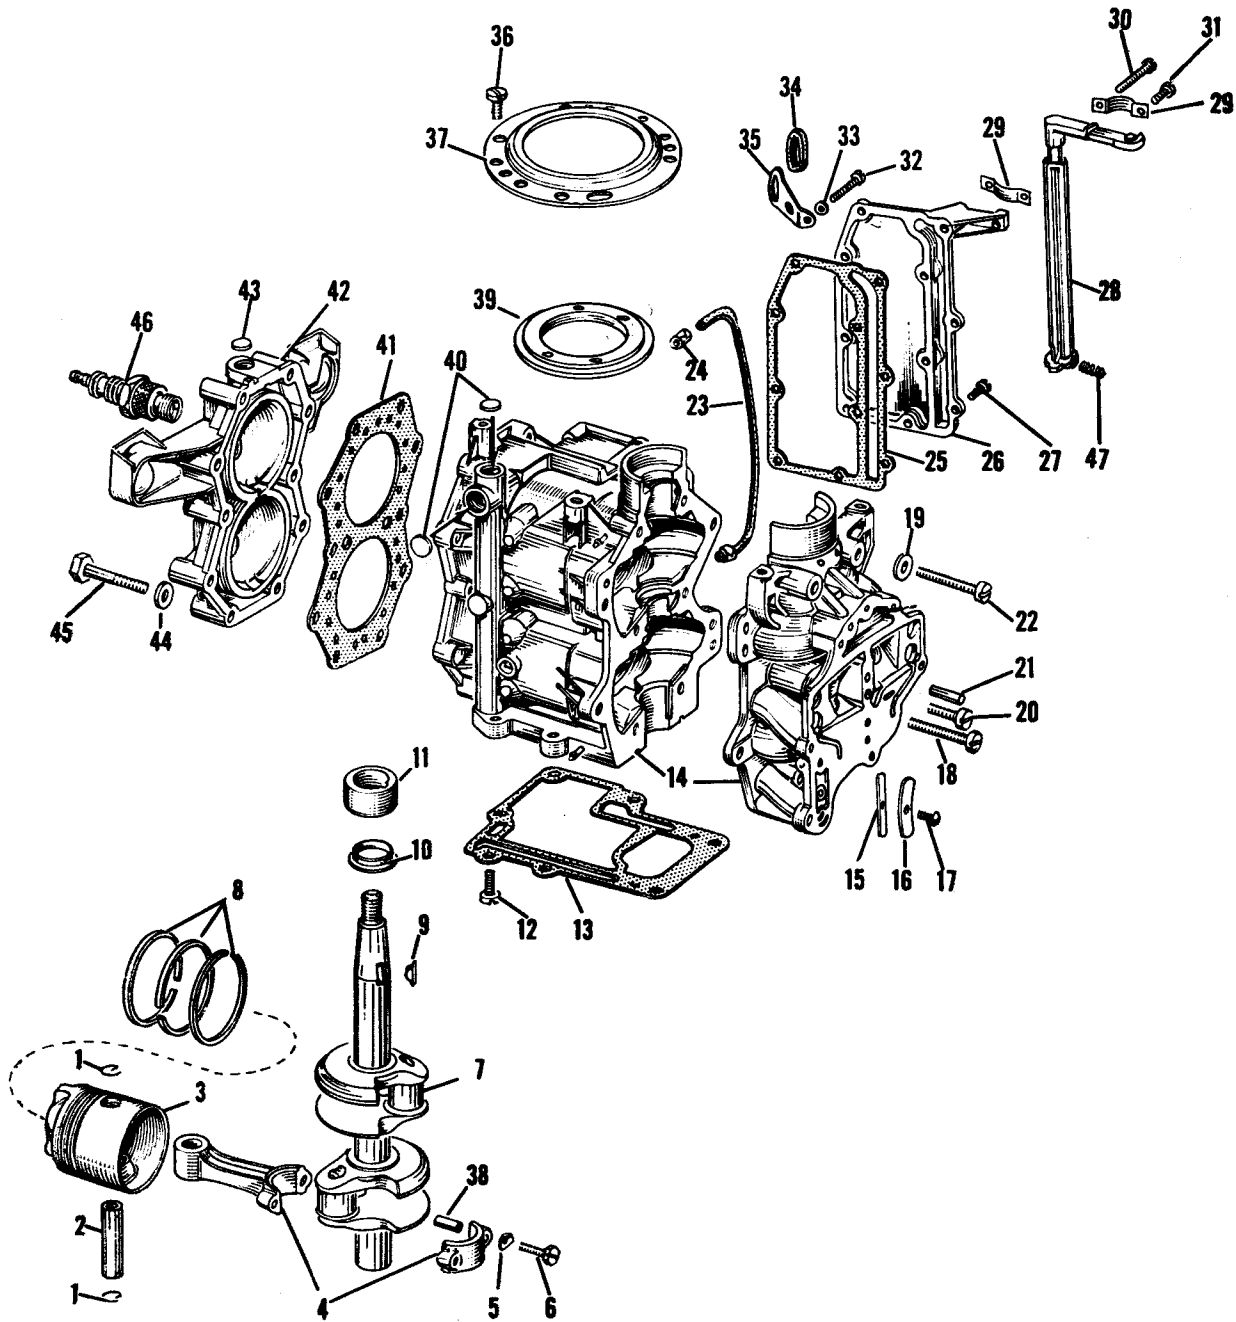

*Model CD-12 Motors built Prior to Serial #1221830 Order Following like Part:

Photo No.	Part No.	Name of Part
1	303453	Gasket
5	303462	Leaf Plate
10	303454	Gasket
11	376088	Intake Manifold

Order All Parts from Nearest Service Station or Dealer

POWER HEAD GROUP

PHOTO AND PART NUMBERS FOR POWER HEAD GROUP

Photo No.	Part No.	Name of Part	Photo No.	Part No.	Name of Part
1	120110	Lock Ring	24	303473	Clamp
2	303333	Wrist Pin	25	303439	Gasket
3	376067	Piston and Dowel Pin Assembly	26	303407	Exhaust Cover
	(376070	Piston and Connect- ing Rod Assembly, with Rings)	27	25-74	Screw
4	376066	Connecting Rod Assembly	28	303468	Lever
5	41-17	Lockplate	29	303109	Bearing Clamp
6	41-44	Screw	30	132123	Screw
7	304109	Crankshaft	31	43-156	Screw
8	41-333	Piston Ring	32	132346	Screw
9	120395	Key	33	300154	Washer
10	303649	Oil Slinger	34	300454	Grommet
11	510168	Cam	35	300455	Anchor
12	51-47	Screw	36	41-223	Screw
13	303467	Gasket	37	303278	Support
14	376229	Cylinder and Crankcase Assembly	38	203319	Dowel
15	203235	Leaf Valve	39	303277	Retaining Ring
16	203248	Plate	40	27-309	Core Plug
17	19-191	Screw	41	303438	Gasket
18	41-178	Screw	42	376080	Cylinder Head and Core Plug Assembly
19	300399	Washer	43	27-309	Core Plug
20	51-47	Screw	44	43-302	Washer
21	300402	Taper Pin	45	303459	Screw
22	71-1084	Screw	46	*200322	Spark Plug (Cham- pion J6J)
23	303463	Hose	46	*376290	Spark Plug (Auto - Lite A3X)
			47	303236	Spring